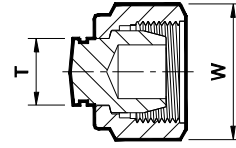

2.6 Plug

01. Fractional Tube

Material - **SS 304 | SS 316**

Sr. No.	TUBE OD Ø T	Ref. Part No.		Nut Hex W
		SS 304	SS 316	
		PD4	PD6	Dimensions in Inches
1	1/8	2PDx4	2PDx6	7/16
2	1/4	4PDx4	4PDx6	9/16
3	5/16	5PDx4	5PDx6	5/8
4	3/8	6PDx4	6PDx6	11/16
5	1/2	8PDx4	8PDx6	7/8
6	3/4	12PDx4	12PDx6	1.1/8
7	1	16PDx4	16PDx6	1.1/2

02. Metric Tube

Material - **SS 304 | SS 316**

Sr. No.	TUBE OD Ø T	Ref. Part No.		Nut Hex W
		SS 304	SS 316	
		MPD4	MPD6	Dimensions in Millimetres
1	6	6MPDx4	6MPDx6	14.2
2	8	8MPDx4	8MPDx6	16
3	10	10MPDx4	10MPDx6	19
4	12	12MPDx4	12MPDx6	22.2
5	15	15MPDx4	15MPDx6	25.4
6	16	16MPDx4	16MPDx6	25.4
7	18	18MPDx4	18MPDx6	30
8	20	20MPDx4	20MPDx6	32
9	25	25MPDx4	25MPDx6	38